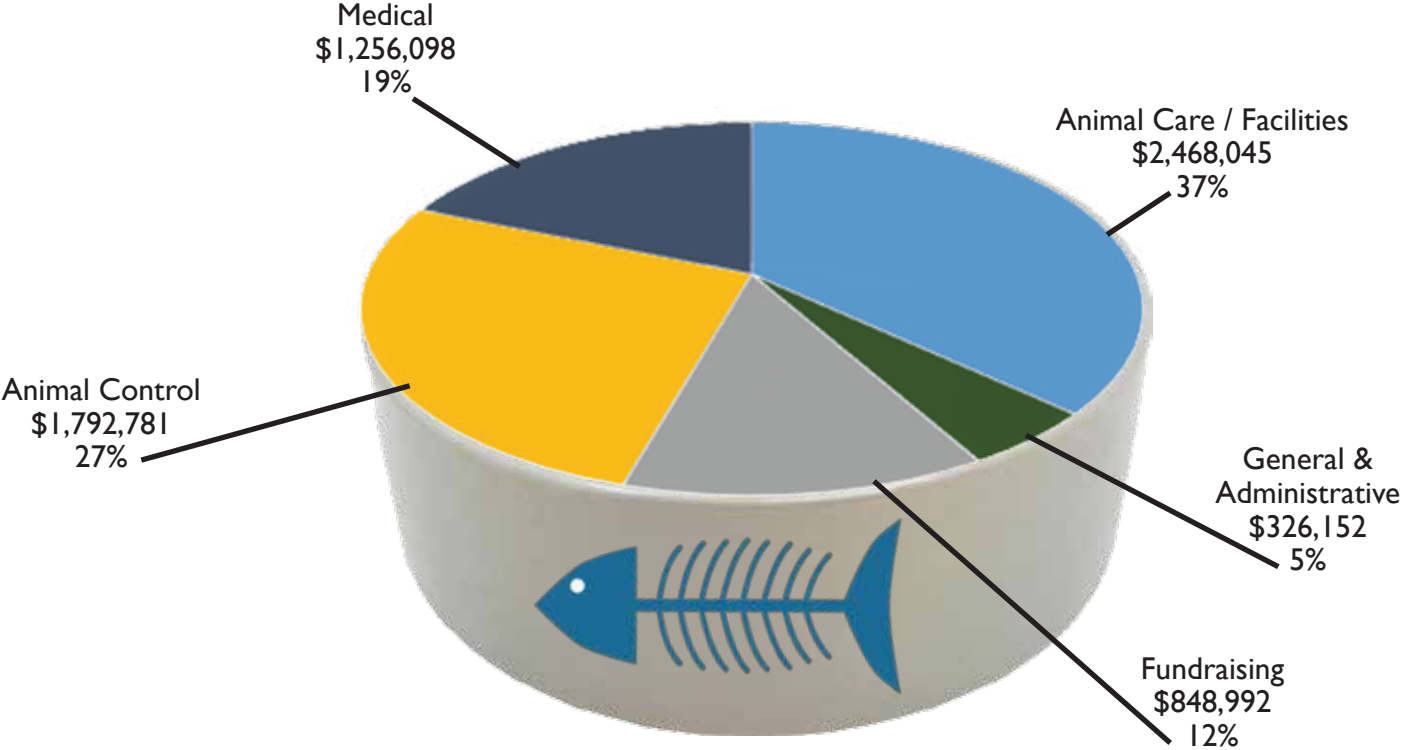

**6,459**

PETS ADOPTED  
IN 2019

IN 2019, NEARLY

**1,000**

ANIMALS WERE  
REUNITED WITH  
THEIR OWNERS

**2019 Income: \$9,010,710**

Net Assets (as of 12/31/2019): \$15,284,462

**2019 Expenses: \$6,692,068**