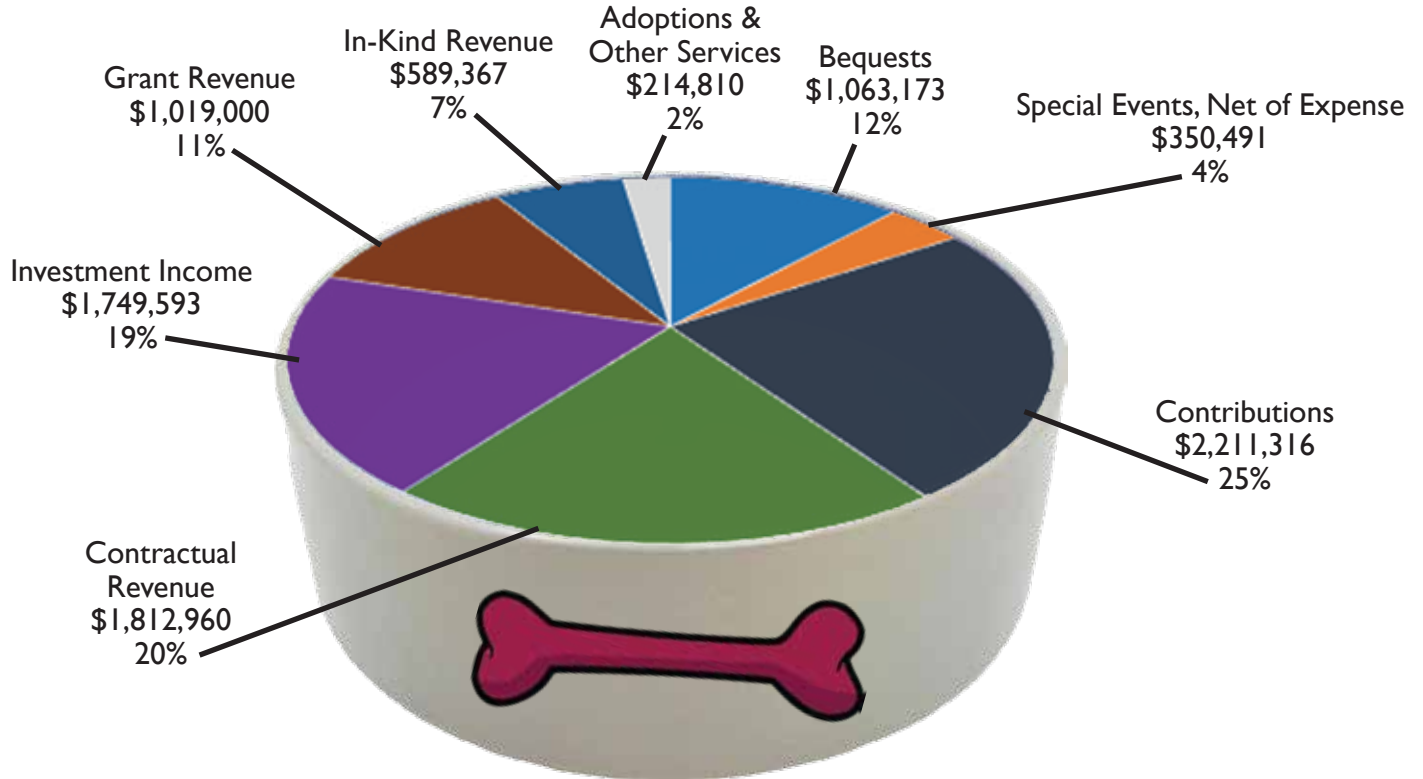

**6,459**

PETS ADOPTED  
IN 2019

IN 2019, NEARLY

**1,000**

ANIMALS WERE  
REUNITED WITH  
THEIR OWNERS

**2019 Income: \$9,010,710**

Net Assets (as of 12/31/2019): \$15,284,462

**2019 Expenses: \$6,692,068**